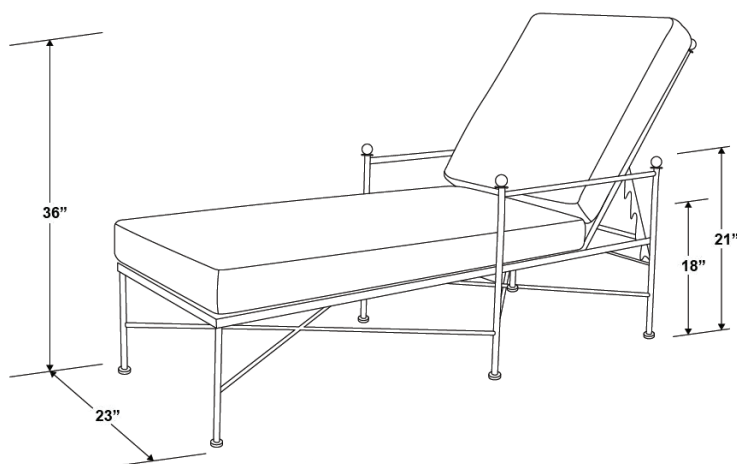

PROVENCE CHAISE

SKU 3201-9

SPECS

Width: 23"

Height: 36"

Length (with fully flat back): 80"

Seat Height: 18"

Arm Height: 21"

Weight: 63 lbs

- Wrought iron frame with 5 step finish process.
- Powder-coated with Century Pewter hand-brushed finish.
- Adjustable feet.
- Commercial Quality Construction.
- Stocked in Premium Sunbrella fabric in Canvas Flax.
- Custom cushions available in approx. 10-12 weeks.